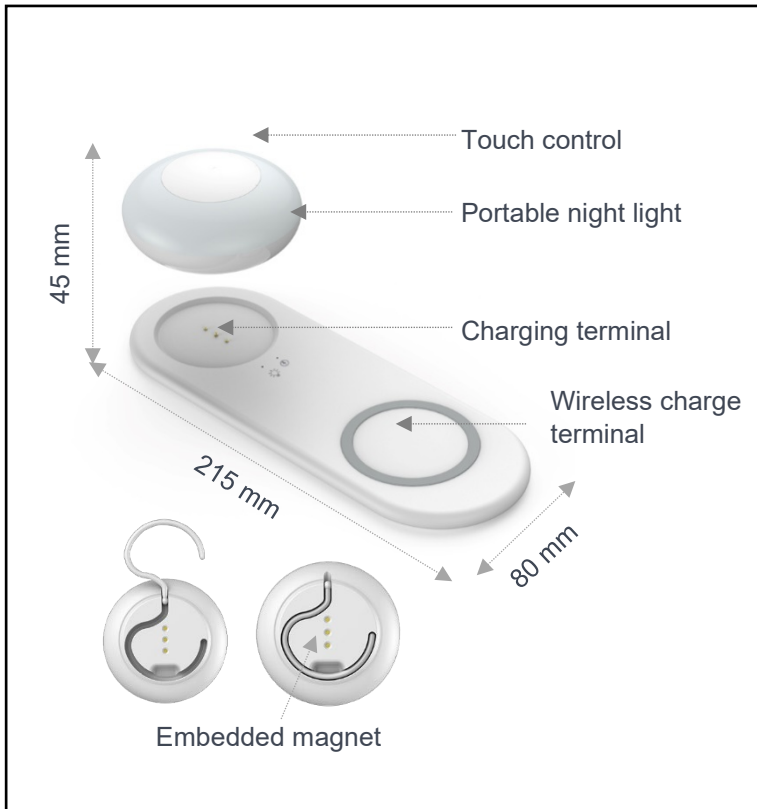

DATA SHEET P9WIRELESS

Description

This versatile charging stand can charge the portable nightlight and phone simultaneously.

Dim the nightlight with touch control and mount anywhere using the inbuilt magnet or hook.

The powerful 10W wireless charger supports Quick Charge Technology: QUALCOMM Quick Charge 3.0 and Apple Android Universal 7.5W/10W.

USB Type C

Magnetic Light

Compact Design

Touch Switch

Portable Night Light

10W Quick Charge

Wireless Charging

Technical Specification

- Complies with
 - EN 5015:2013+A1:2015
 - EN 61000-3-2:2014
 - EN 61000-3-3:2013
 - EN 61547:2009

Features

- 10W fast charge for smart phones
- Portable dimmable nightlight (2 - 18lm)
- Built-in hanging hook and magnet
- incl. USB type-C cable (1m)

Dimensions

	Weight (g)	Height (mm)	Width (mm)	Length (mm)
Product	168	34	80	215
In packaging	276	52	86	224
Outer (50)	14500	465	270	445

Data provided by Link2Home (UK) Ltd

West Sussex, RH19 4PQ

Reg No: 12121801